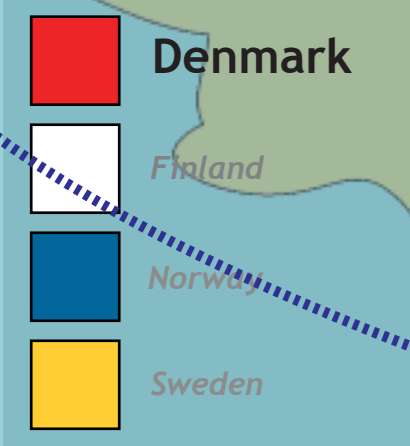

SCAN RAIL

BONUS PARTNERS

- DFDS Seaways (pink dotted line)
- Stena Line (red dotted line)
- Color Line (blue dotted line)
- Scandlines (green dotted line)
- Nordjyske Jernbaner (yellow solid line)
- No discount (white dotted line)